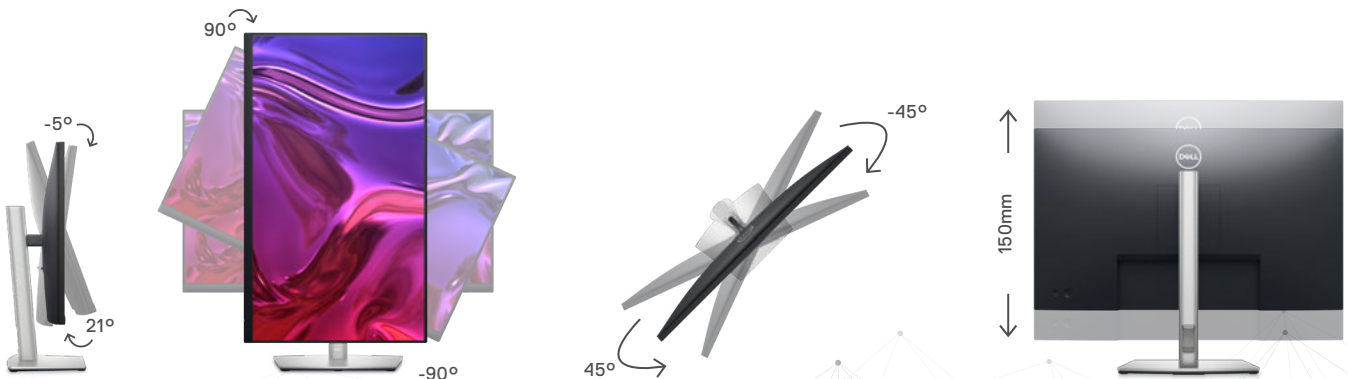

Adjust to your comfort

Experience made-for-you comfort by tilting, pivoting, swiveling, and adjusting the height of your monitor (150mm max).