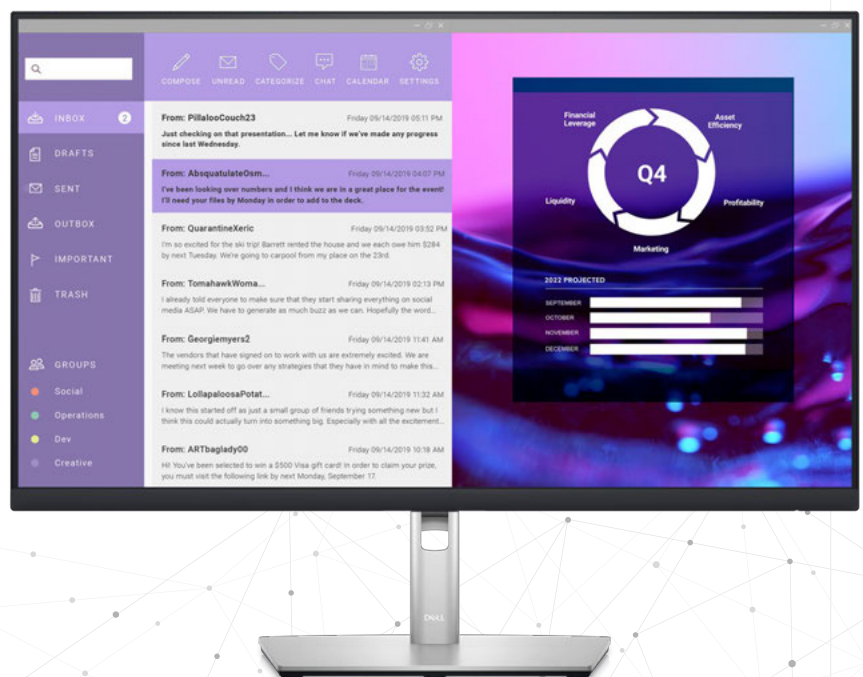

Adjust to your comfort

Experience made-for-you comfort by tilting, pivoting, swiveling, and adjusting the height of your monitor (150mm max).

P SERIES MONITOR P2723QE

Enhanced productivity

Dell Display Manager enhances everyday productivity through comprehensive management tools, giving you optimal front of screen experience, efficient display management, and easy, effortless multitasking.

Productive at every level

Easy Arrange allows you to easily tile multiple applications across one or more screens with 38 pre-set window partitions and the ability to personalize up to five windows, giving you improved multitasking abilities.

The key to convenience

Shortcut keys can save you even more time, letting you easily configure your display management settings so you can get to work faster.

Seamless transitions

The auto-restore feature remembers where you left off, so applications will go back to where you left them, even after you've unplugged.

More ways to manage

Asset management reports allow IT managers to quickly capture and track monitor information as well as configure multiple monitors at once through a single setup.

Learn more about [Dell Display Manager](#).