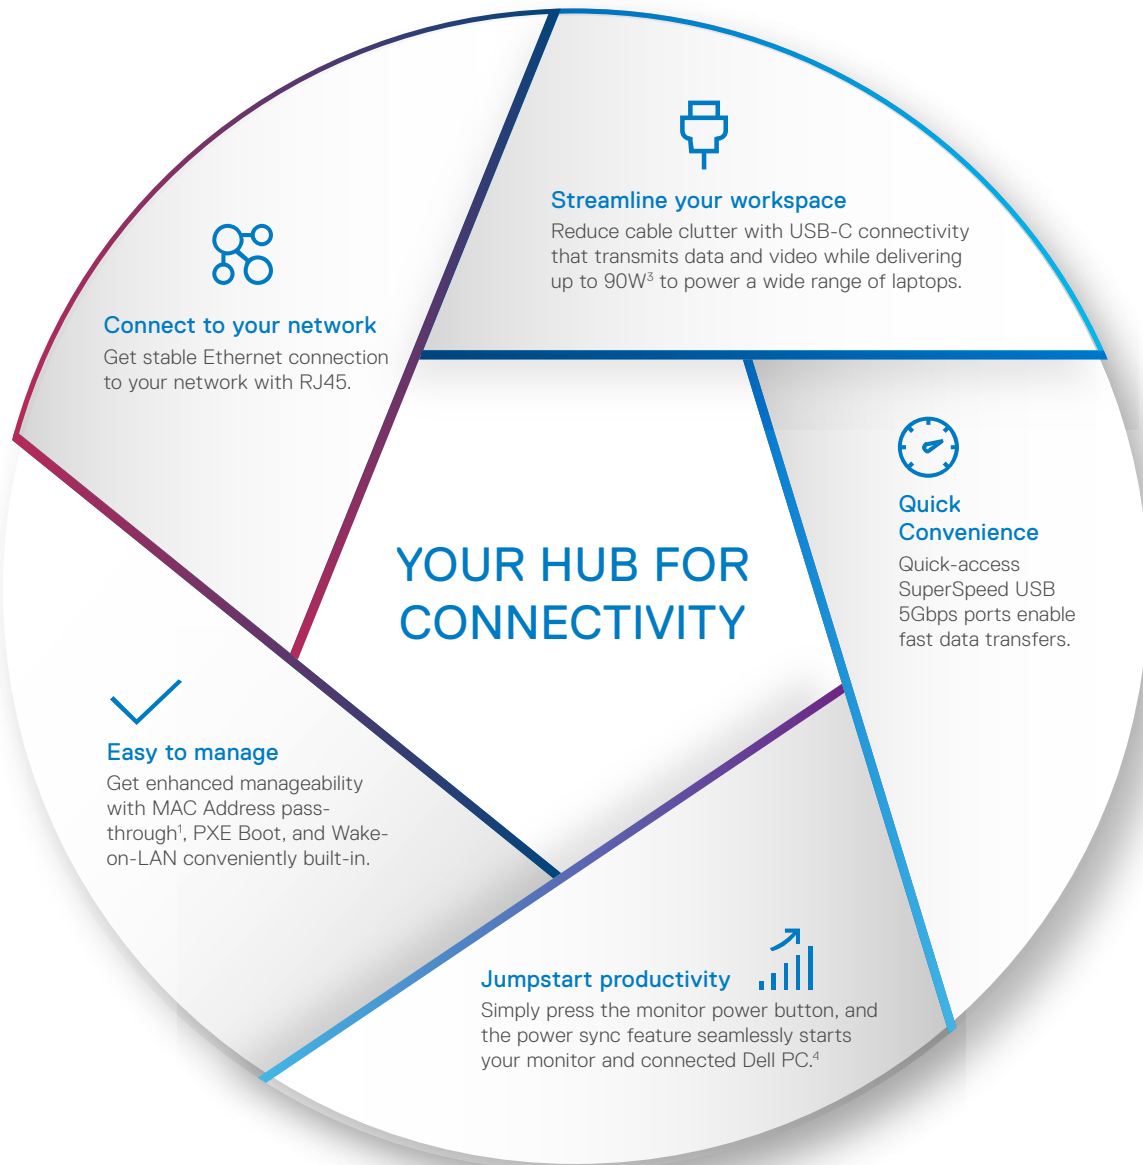

P2723QE

Connectivity that drives productivity

This USB-C Hub monitor offers extensive connectivity options including USB-C (up to 90W power delivery), RJ45 for wired Ethernet access, SuperSpeed USB for fast data transfers, and more.